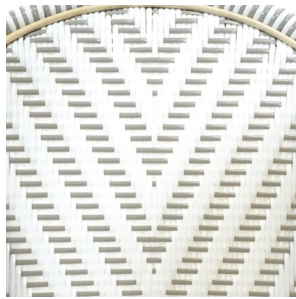

### **Elegance + Details of a French Bistro, Speed of In-Stock.**

Hand woven by European artisans, each chair and barstool in the collection is constructed using only the finest materials. This Ready to Ship Chair features the Chevron Pattern with gray and white strapping. Suitable for indoor and outdoor use. Stackable.

### Materials

- Malacca Cane Frame
- Nylon Weave

### Details + Features

- Chevron Pattern
- Gray + White Strapping
- Ready To Ship
- Stackable

### Unique Features

Chevron Weave Design

Primary Color Gray

Stackable