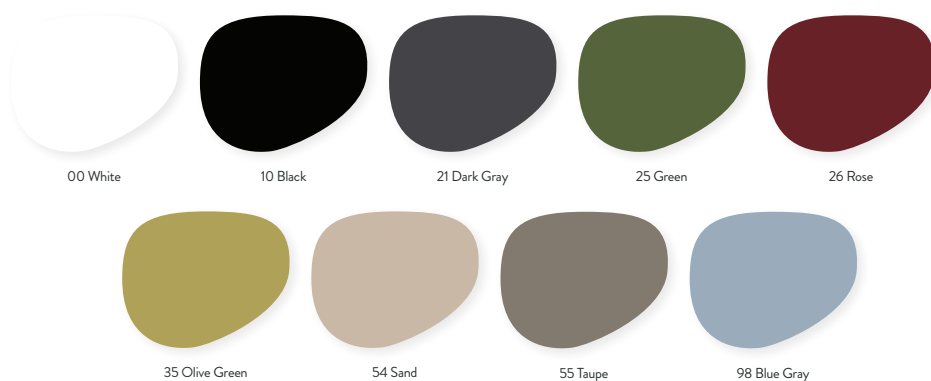

Options & Add Ons

- 9 Colors
- Minimum Order 4pcs

Finish Options

Unique design or additional unique features

Stacks up to 8

beaufurn

Janet Lounge

Outdoor Furniture | Janet

Options & Add Ons

- 4 Colors
- Minimum Order 4pcs

Finish Options

00 White

35 Olive Green

54 Sand

55 Taupe

Unique design or additional unique features