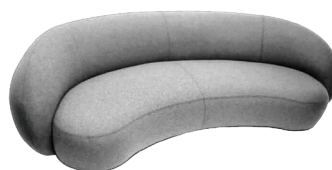

Sofa

W 100" D 54"
H 29" SH 16"
Weight: 157 lbs