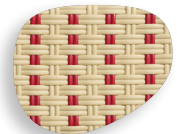

(P) Petits Lignes

(Q) Petits Points Bande Centrale

(R) Chaîne

(S) Petits Lignes Chevron

(T) Margaux A Baneaux

(U) Prince De Galle

(V) Sauvignon A Bandeau

(W) Sauvignon

(X) Petits Points Bande Laterale

(Y) Petits Points Banes Verticales

(Z) Seine A Bandeau

(AA) Seine Bandes Centrales

(BB) Seine Bandes Verticales

(CC) Gros Points

(DD) Accord

(EE) Hachure

All P-11 Rilsan® colors are available in double stripe.

336.941.3446 | 336.941.3568 fax | 888.766.7706 | beaufurn.com

We reserve the right to alter product specifications without notice. © 2022 Beaufurn LLC