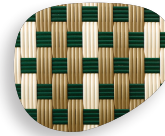

Weave Color Options: 01 white, 02 ivory, 03 cream, 04 yellow, 05 orange, 06 pink, 07 red, 08 carmine, 09 auburn, 10 navy blue, 11 gitane blue, 12 sky blue, 13 lagoon blue, 14 water green, 15 jade green, 16 pine green, 17, grey, 18 mastic, 19 havane, 20 brown, 21 dark brown, 22 black, 23 gold, 24 silver

P-11 Rilsan® Color Options:

- 01 white
- 02 ivory
- 03 cream
- 04 yellow
- 05 orange
- 06 pink
- 07 red
- 08 carmine
- 09 auburn
- 10 navy blue
- 11 gitane blue
- 12 sky blue
- 13 lagoon blue
- 14 water green
- 15 jade green
- 16 pine green
- 17 grey
- 18 mastic
- 19 havane
- 20 brown
- 21 dark brown
- 22 black
- 23 gold
- 24 silver

Weave Options:

(A) Stripes

(B) Grand Damier

(C) Basket

(D) Ripple

(E) Petits Damier

(F) Victoria

(G) Zig Zag

(H) Petits Points

(I) Paris

(J) Chaines Paralleles

(K) Damier Bandes Verticales

(L) Chevron

(M) Damier 4x4

(N) Lignes Paralleles

(O) Margaux