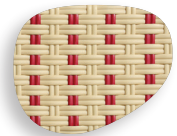

Weave Options:

(A) Stripes

(B) Grand Damier

(C) Basket

(D) Ripple

(E) Petits Damier

(F) Victoria

(G) Zig Zag

(P) Petits Lignes

(Q) Petits Points Bande Centrale

(R) Chaîne

(S) Petits Lignes Chevron

(T) Margaux A Baneaux

(U) Prince De Galle

(V) Sauvignon A Bandeau

(W) Sauvignon

(X) Petits Points Bande Laterale

(Y) Petits Points Banes Verticales

(Z) Seine A Bandeau

(AA) Seine Bandes Centrales

(BB) Seine Bandes Verticales

(CC) Gros Points

(DD) Accord

(EE) Hachure

All P-11 Rilsan® colors are available in double stripe.

336.941.3446 | 336.941.3568 fax | 888.766.7706 | beaufurn.com

We reserve the right to alter product specifications without notice. © 2022 Beaufurn LLC