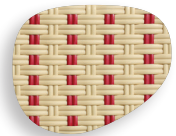

Weave Options:

(A) Stripes

(B) Grand Damier

(C) Basket

(D) Ripple

(E) Petits Damier

(F) Victoria

(G) Zig Zag

(P) Petits Lignes

(Q) Petits Points Bande Centrale

(R) Chaîne

(S) Petits Lignes Chevron

(T) Margaux A Baneaux

(U) Prince De Galle

(V) Sauvignon A Bandeau

(W) Sauvignon

(X) Petits Points Bande Laterale

(Y) Petits Points Banes Verticales

(Z) Seine A Bandeau

(AA) Seine Bandes Centrales

(BB) Seine Bandes Verticales

(CC) Gros Points

(DD) Accord

(EE) Hachure

All P-11 Rilsan® colors are available in double stripe.

336.941.3446 | 336.941.3568 fax | 888.766.7706 | beaufurn.com

We reserve the right to alter product specifications without notice. © 2022 Beaufurn LLC