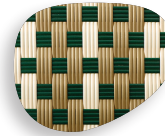

Weave Color Options: 01 white, 02 ivory, 03 cream, 04 yellow, 05 orange, 06 pink, 07 red, 08 carmine, 09 auburn, 10 navy blue, 11 gitane blue, 12 sky blue, 13 lagoon blue, 14 water green, 15 jade green, 16 pine green, 17, grey, 18 mastic, 19 havane, 20 brown, 21 dark brown, 22 black, 23 gold, 24 silver

## P-11 Rilsan® Color Options:

- 01 white
- 02 ivory
- 03 cream
- 04 yellow
- 05 orange
- 06 pink
- 07 red
- 08 carmine
- 09 auburn
- 10 navy blue
- 11 gitane blue
- 12 sky blue
- 13 lagoon blue
- 14 water green
- 15 jade green
- 16 pine green
- 17 grey
- 18 mastic
- 19 havane
- 20 brown
- 21 dark brown
- 22 black
- 23 gold
- 24 silver

## Weave Options:

(A) Stripes

(B) Grand Damier

(C) Basket

(D) Ripple

(E) Petits Damier

(F) Victoria

(G) Zig Zag

(H) Petits Points

(I) Paris

(J) Chaines Paralleles

(K) Damier Bandes Verticales

(L) Chevron

(M) Damier 4x4

(N) Lignes Paralleles

(O) Margaux