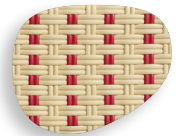

## Weave Options:

(A) Stripes

(B) Grand Damier

(C) Basket

(D) Ripple

(E) Petits Damier

(F) Victoria

(G) Zig Zag

(P) Petits Lignes

(Q) Petits Points Bande Centrale

(R) Chaîne

(S) Petits Lignes Chevron

(T) Margaux A Baneaux

(U) Prince De Galle

(V) Sauvignon A Bandeau

(W) Sauvignon

(X) Petits Points Bande Laterale

(Y) Petits Points Banes Verticales

(Z) Seine A Bandeau

(AA) Seine Bandes Centrales

(BB) Seine Bandes Verticales

(CC) Gros Points

(DD) Accord

(EE) Hachure

All P-11 Rilsan® colors are available in double stripe.

336.941.3446 | 336.941.3568 fax | 888.766.7706 | beaufurn.com

We reserve the right to alter product specifications without notice. © 2022 Beaufurn LLC