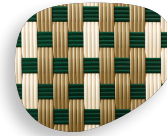

Weave Color Options: 01 white, 02 ivory, 03 cream, 04 yellow, 05 orange, 06 pink, 07 red, 08 carmine, 09 auburn, 10 navy blue, 11 gitane blue, 12 sky blue, 13 lagoon blue, 14 water green, 15 jade green, 16 pine green, 17, grey, 18 mastic, 19 havane, 20 brown, 21 dark brown, 22 black, 23 gold, 24 silver

## P-11 Rilsan® Color Options:

- 01 white
- 02 ivory
- 03 cream
- 04 yellow
- 05 orange
- 06 pink
- 07 red
- 08 carmine
- 09 auburn
- 10 navy blue
- 11 gitane blue
- 12 sky blue
- 13 lagoon blue
- 14 water green
- 15 jade green
- 16 pine green
- 17 grey
- 18 mastic
- 19 havane
- 20 brown
- 21 dark brown
- 22 black
- 23 gold
- 24 silver

## Weave Options:

(A) Stripes

(B) Grand Damier

(C) Basket

(D) Ripple

(E) Petits Damier

(F) Victoria

(G) Zig Zag

(H) Petits Points

(I) Paris

(J) Chaines Paralleles

(K) Damier Bandes Verticales

(L) Chevron

(M) Damier 4x4

(N) Lignes Paralleles

(O) Margaux