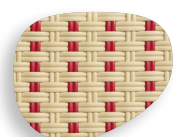

(P) Petits Lignes

(Q) Petits Points Bande Centrale

(R) Chaîne

(S) Petits Lignes Chevron

(T) Margaux A Baneaux

(U) Prince De Galle

(V) Sauvignon A Bandeau

(W) Sauvignon

(X) Petits Points Bande Laterale

(Y) Petits Points Banes Verticales

(Z) Seine A Bandeau

(AA) Seine Bandes Centrales

(BB) Seine Bandes Verticales

(CC) Gros Points

(DD) Accord

(EE) Hachure

All P-11 Rilsan® colors are available in double stripe.

336.941.3446 | 336.941.3568 fax | 888.766.7706 | beaufurn.com

We reserve the right to alter product specifications without notice. © 2022 Beaufurn LLC