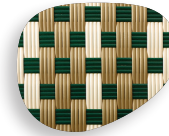

Weave Color Options: 01 white, 02 ivory, 03 cream, 04 yellow, 05 orange, 06 pink, 07 red, 08 carmine, 09 auburn, 10 navy blue, 11 gitane blue, 12 sky blue, 13 lagoon blue, 14 water green, 15 jade green, 16 pine green, 17, grey, 18 mastic, 19 havane, 20 brown, 21 dark brown, 22 black, 23 gold, 24 silver

P-11 Rilsan® Color Options:

- 01 white
- 02 ivory
- 03 cream
- 04 yellow
- 05 orange
- 06 pink
- 07 red
- 08 carmine
- 09 auburn
- 10 navy blue
- 11 gitane blue
- 12 sky blue
- 13 lagoon blue
- 14 water green
- 15 jade green
- 16 pine green
- 17 grey
- 18 mastic
- 19 havane
- 20 brown
- 21 dark brown
- 22 black
- 23 gold
- 24 silver

Weave Options:

(A) Stripes

(B) Grand Damier

(C) Basket

(D) Ripple

(E) Petits Damier

(F) Victoria

(G) Zig Zag

(H) Petits Points

(I) Paris

(J) Chaines Paralleles

(K) Damier Bandes Verticales

(L) Chevron

(M) Damier 4x4

(N) Lignes Paralleles

(O) Margaux