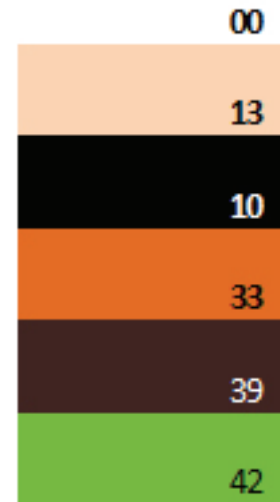

ARIEL

Ariel Barstool with Arms

W - 19" D - 23.25" H - 45" SH - 30"