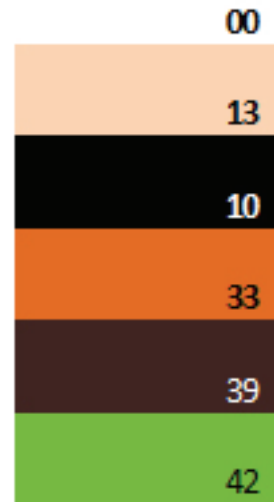

ARIEL

Ariel Armchair Wood Legs

W - 21.75" D - 22.5" H - 33" SH - 18" AH - 26"