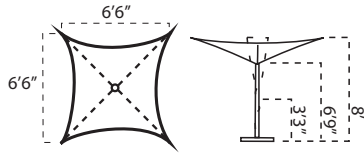

Voilà

Dimensions

W - 6'6" D - 6'6" H - 8'

W - 10' D - 10' H - 9'6"

Frame Color

Aluminum

Fabric Colors

Acrylic