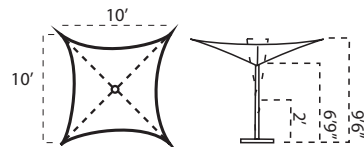

Voilà

Dimensions

W - 6'6" D - 6'6" H - 8'

W - 10' D - 10' H - 9'6"

Frame Color

Aluminum

Fabric Colors

Acrylic