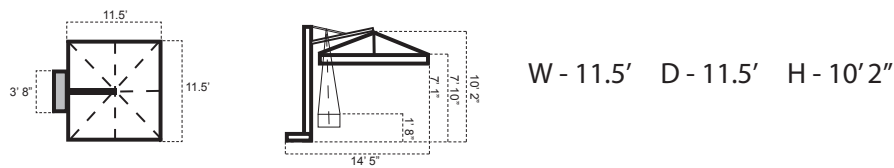

Veneto

Dimensions

Frame Colors

Veneto Tilts 60° And Rotates 360°

Fabric Colors

LED Kits

| | | |
|------------------|-----------|--|
| KIT LED 50 W-C | White | Electric Power Connection |
| KIT LED 50 W-B | White | Battery |
| KIT LED 50 RGB-C | MultiCol. | Electric Power Connection w/Remote Control |
| KIT LED 50 RGB-B | MultiCol. | Battery with Remote Control |