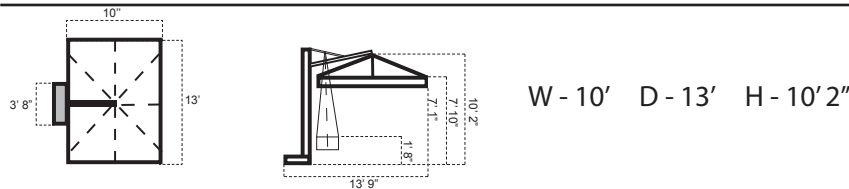

Veneto

Dimensions

Frame Colors

Veneto Tilts 60° And Rotates 360°

Fabric Colors

LED Kits

| | | |
|------------------|-----------|--|
| KIT LED 50 W-C | White | Electric Power Connection |
| KIT LED 50 W-B | White | Battery |
| KIT LED 50 RGB-C | MultiCol. | Electric Power Connection w/Remote Control |
| KIT LED 50 RGB-B | MultiCol. | Battery with Remote Control |