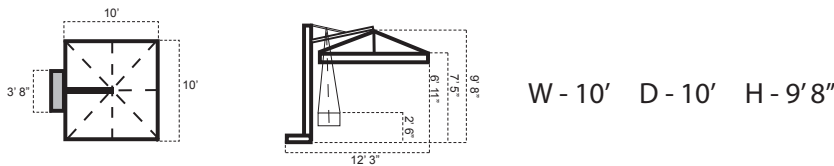

Veneto

Dimensions

Frame Colors

Veneto Tilts 60° And Rotates 360°

Fabric Colors

LED Kits

| | | |
|------------------|-----------|--|
| KIT LED 50 W-C | White | Electric Power Connection |
| KIT LED 50 W-B | White | Battery |
| KIT LED 50 RGB-C | MultiCol. | Electric Power Connection w/Remote Control |
| KIT LED 50 RGB-B | MultiCol. | Battery with Remote Control |

Bases

BLZ/BTT55 Base included with Veneto

BTC - Support for ground fixing

Weights

BC4040/BC5050 Cement Grit Slab

BC5151 Cement Grit Slab w/Handles

BV5050B Concrete White Pot w/Handles

BV5050G Concrete Grey Pot w/Handles