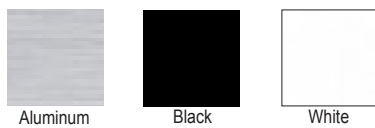

Veneto

Dimensions

Frame Colors

Veneto Tilts 60° And Rotates 360°

Fabric Colors

LED Kits

| | | |
|------------------|-----------|--|
| KIT LED 50 W-C | White | Electric Power Connection |
| KIT LED 50 W-B | White | Battery |
| KIT LED 50 RGB-C | MultiCol. | Electric Power Connection w/Remote Control |
| KIT LED 50 RGB-B | MultiCol. | Battery with Remote Control |

Bases

BLZ/BTT55 Base included with Veneto

BTC - Support for ground fixing

Weights

BC4040/BC5050 Cement Grit Slab

BC5151 Cement Grit Slab w/Handles

BV5050B Concrete White Pot w/Handles

BV5050G Concrete Grey Pot w/Handles