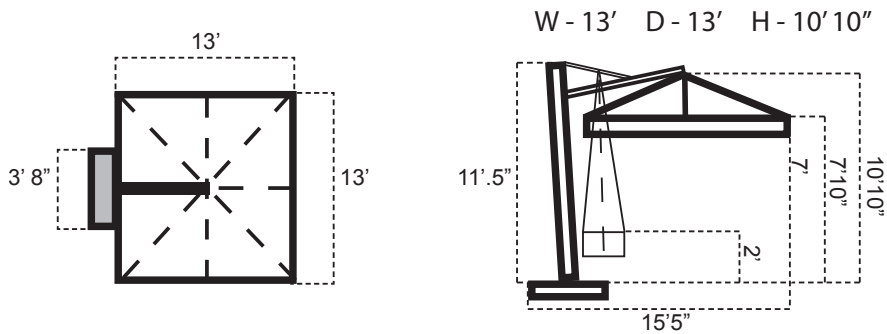

Veneto Maxi

Dimensions

Frame Colors

Veneto Maxi Tilts 60° And Rotates 360°

Fabric Colors

LED Kits

KIT LED 50 W-C	White	Electric Power Connection
KIT LED 50 W-B	White	Battery
KIT LED 50 RGB-C	MultiCol.	Electric Power Connection w/Remote Control
KIT LED 50 RGB-B	MultiCol.	Battery with Remote Control

Bases

BLZ/BTT65 Base included with Veneto Maxi

BTC - Support for ground fixing

Weights

BC4040/BC5050 Cement Grit Slab

BC5151 Cement Grit Slab w/Handles

BV5050B Concrete White Pot w/Handles

BV5050G Concrete Grey Pot w/Handles