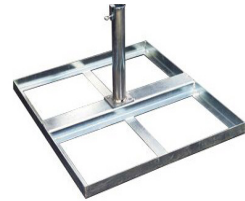

Veneto Maxi

Dimensions

Frame Colors

Veneto Maxi Tilts 60° And Rotates 360°

Fabric Colors

LED Kits

KIT LED 50 W-C	White	Electric Power Connection
KIT LED 50 W-B	White	Battery
KIT LED 50 RGB-C	MultiCol.	Electric Power Connection w/Remote Control
KIT LED 50 RGB-B	MultiCol.	Battery with Remote Control

Bases

BLZ/BTT65 Base included with Veneto Maxi

BTC - Support for ground fixing

Weights

BC4040/BC5050 Cement Grit Slab

BC5151 Cement Grit Slab w/Handles

BV5050B Concrete White Pot w/Handles

BV5050G Concrete Grey Pot w/Handles