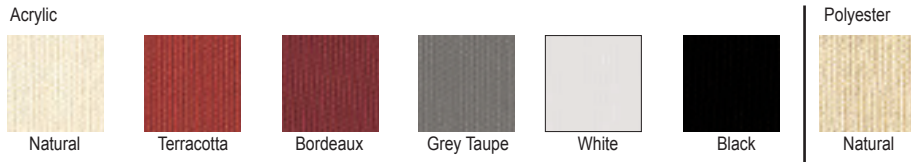

Veneto Maxi

Dimensions

Frame Colors

Veneto Maxi Tilts 60° And Rotates 360°

Fabric Colors

LED Kits

KIT LED 50 W-C	White	Electric Power Connection
KIT LED 50 W-B	White	Battery
KIT LED 50 RGB-C	MultiCol.	Electric Power Connection w/Remote Control
KIT LED 50 RGB-B	MultiCol.	Battery with Remote Control

Bases

BLZ/BTT65 Base included with Veneto Maxi

BTC - Support for ground fixing

Weights

BC4040/BC5050 Cement Grit Slab

BC5151 Cement Grit Slab w/Handles

BV5050B Concrete White Pot w/Handles

BV5050G Concrete Grey Pot w/Handles