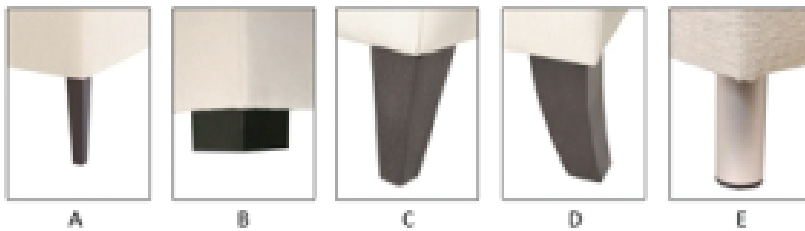

SEDIS

Sedis-5 Ottoman

H - 18" W - 22.5" D - 19"
Yardage: 2