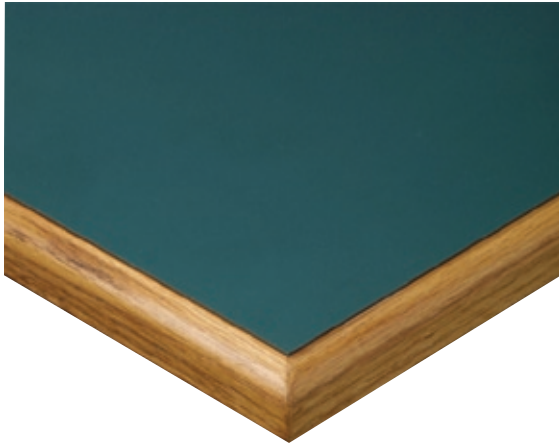

### Laminate Table Tops

Laminate table tops made to your specifications. Self Edge, T-Mould or Solid Maple Edge. Choose any standard Wilsonart pattern.

### Sizes & Shapes

24" Round  
28" Round  
30" Round  
32" Round  
36" Round  
38" Round  
42" Round  
48" Round  
60" Round

24" Square  
28" Square  
30" Square  
32" Square  
36" Square  
38" Square  
42" Square  
48" Square