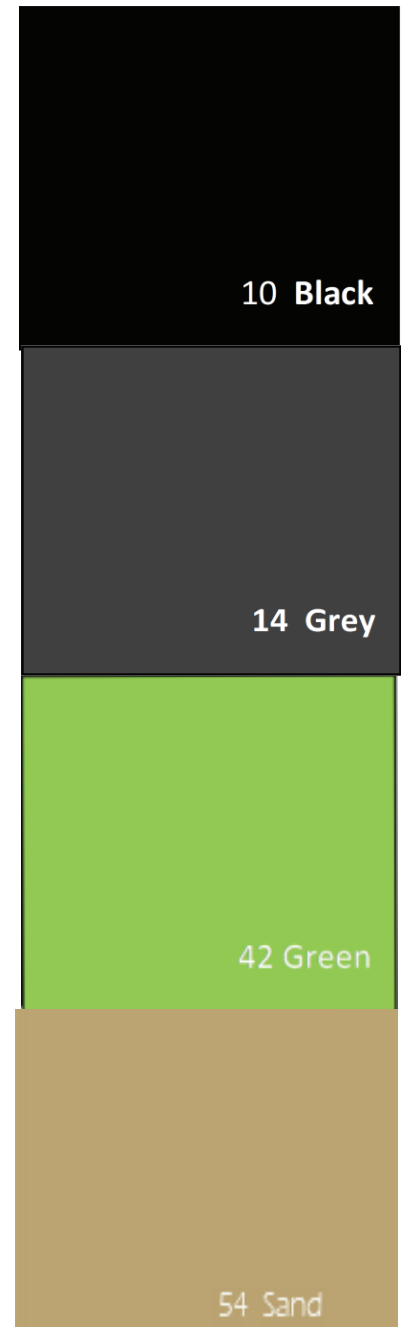

## Urban Top Color Choice:

## Claire Table

Sizes Available - Stacks 4 - Measurements Below are Rounded

W - 28" D - 28" H - 29.5"

W - 28" D - 47" H - 29.5"

W - 28" D - 55" H - 29.5"

W - 28" D - 63" H - 29.5"

## Frame Color Choice:

designs that fit™