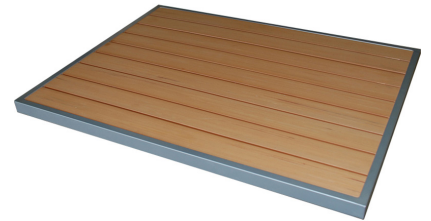

Malibu
Malibu Tabletop

Tabletop

All Weather

Available sizes:

24" round

32" round

24" x 32"

designs that fit.®