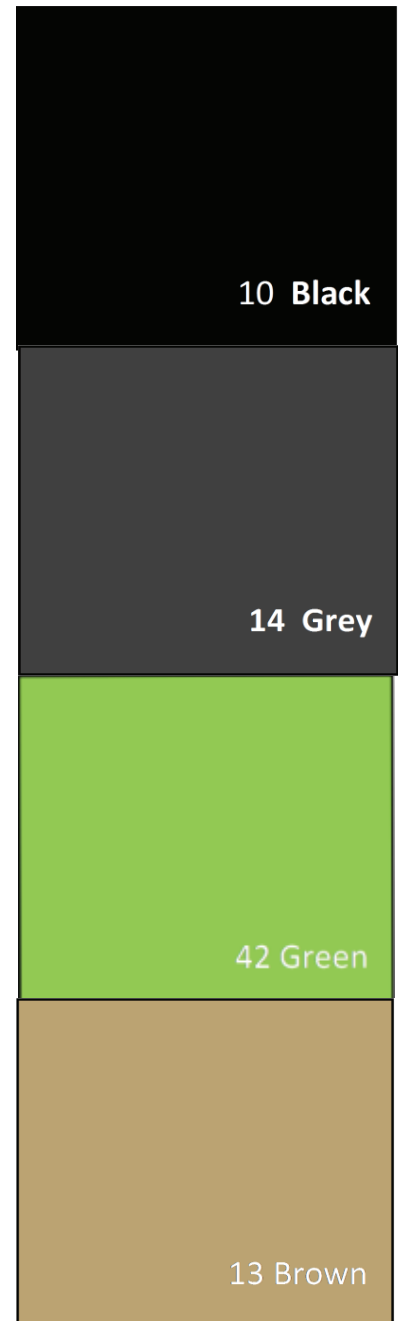

Claire

Urban Top Color Choice:

Claire Table

Sizes Available - Stacks 4 - Measurements Below are Rounded

W - 28" D - 28" H - 29.5"

W - 28" D - 47" H - 29.5"

W - 28" D - 55" H - 29.5"

W - 28" D - 63" H - 29.5"

Frame Color Choice:

designs that fit™