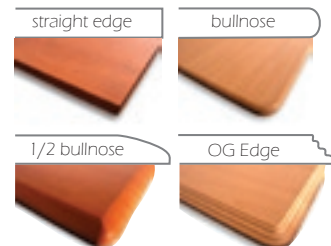

Step 3: Pick your Edge

minimum 5 pieces per design/photo

WWW.BEAUFURN.COM

888.766.7706 • 336.768.2544 • info@beaufurn.com